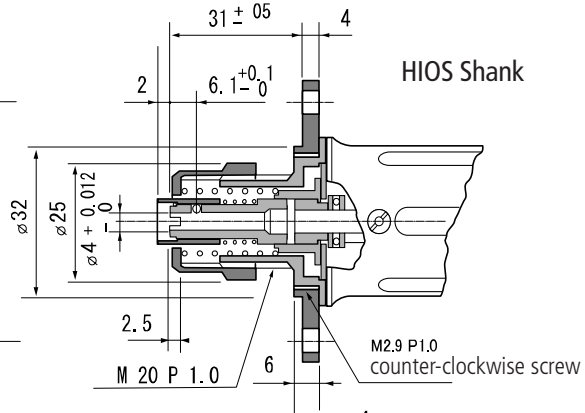

CLF-3000

CLF-4000

αF-4500

αF-5000

See the drawings of detail

Model	L dimensions indication	
	HH • HN	XH • XN
CLF-3000	145	
CLF-4000		160
αF-4500		170
αF-5000		170

HIOS Shank

Hexagonal Shank

Dimensional drawings in mm