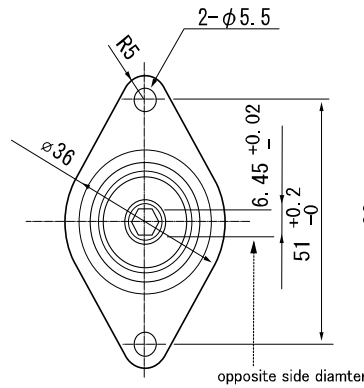

CLF-3000

CLF-4000

αF-4500

αF-5000

See the drawings of detail

Model	L dimensions indication	
	HH • HN	XH • XN
CLF-3000	145	
CLF-4000		160
αF-4500		170
αF-5000		170

HIOS Shank

Hexagonal Shank

Dimensional drawings in mm