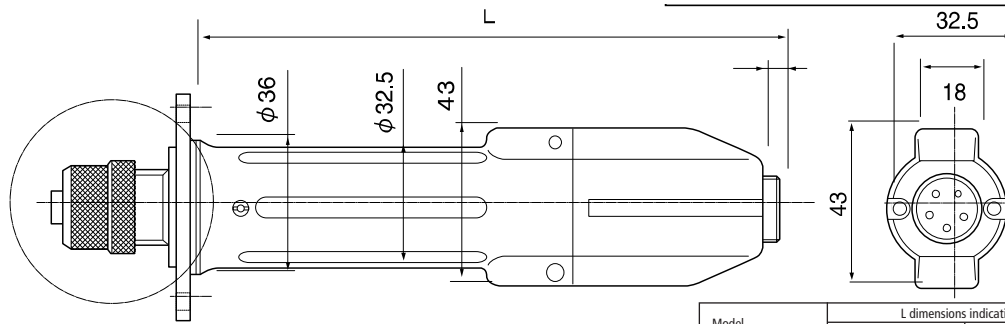

CLF-3000

CLF-4000

αF-4500

αF-5000

See the drawings of detail

Model	L dimensions indication	
	HH • HN	XH • XN
CLF-3000	145	
CLF-4000		160
αF-4500		170
αF-5000		170

HIOS Shank

Hexagonal Shank

Dimensional drawings in mm