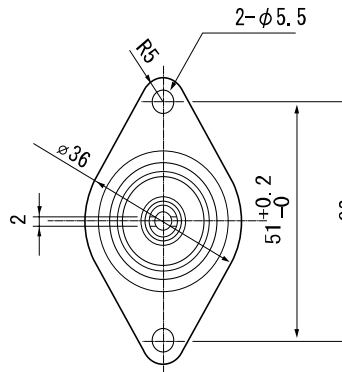

CLF-3000

CLF-4000

αF-4500

αF-5000

See the drawings of detail

Model	L dimensions indication	
	HH • HN	XH • XN
CLF-3000	145	
CLF-4000		160
αF-4500		170
αF-5000		170

HIOS Shank

Hexagonal Shank

Dimensional drawings in mm