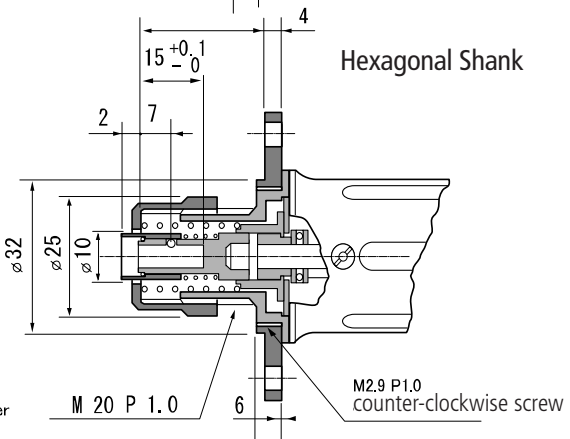

CLF-3000

CLF-4000

αF-4500

αF-5000

See the drawings of detail

Model	L dimensions indication	
	HH • HN	XH • XN
CLF-3000	145	
CLF-4000		160
αF-4500		170
αF-5000		170

HIOS Shank

Hexagonal Shank

Dimensional drawings in mm